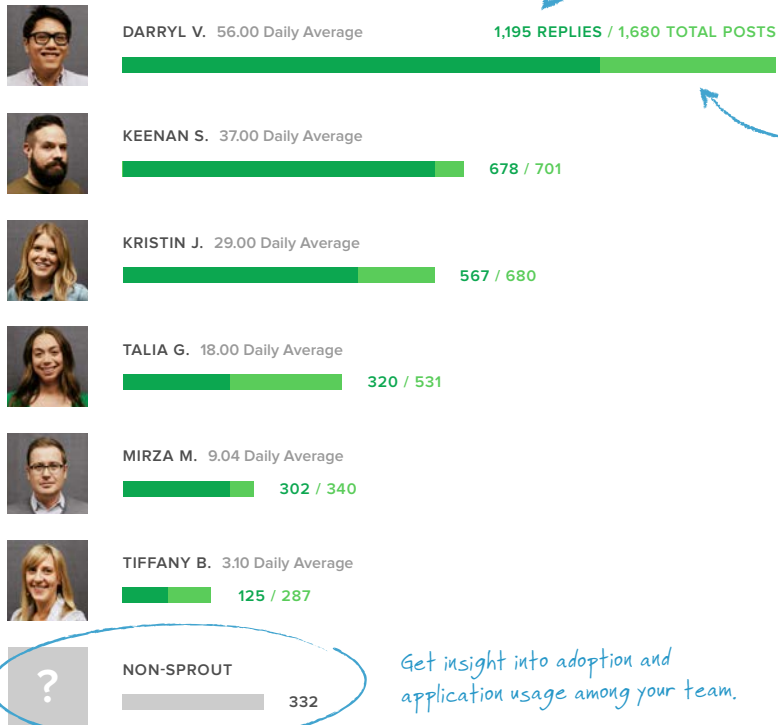

GETTING STARTED WITH THE

TEAM REPORT

Gather insights about your team's
performance on social media.

See which team members are most actively pushing content out to your networks!

PUBLISHING

Compare replies to Fans and Followers...

...to all posts published by that user.

Get insight into adoption and application usage among your team.

Messages sent through services other than Sprout cannot be attributed to a specific team member.

Pinpoint your top performers with task activity data.

TASKS

TASK OWNER	ASSIGNED	COMPLETED	FIRST TOUCH	ACTIVE TASK TIME	TASK RESOLUTION	COMPLETION RATIO
DARRYL V.	78	67	2 hrs	3 hrs	3 hrs	86%
KEENAN S.	34	34	5 mins	6 hrs	5 hrs	100%
KRISTIN J.	28	20	7 hrs	24 hrs	24 hrs	71%
TALIA G.	12	11	12 hrs	30 min	20 min	92%
MIRZA M.	11	11	8 min	16 hrs	17 hrs	100%
TIFFANY B.	7	4	6 hrs	6 hrs	6 hrs	57%