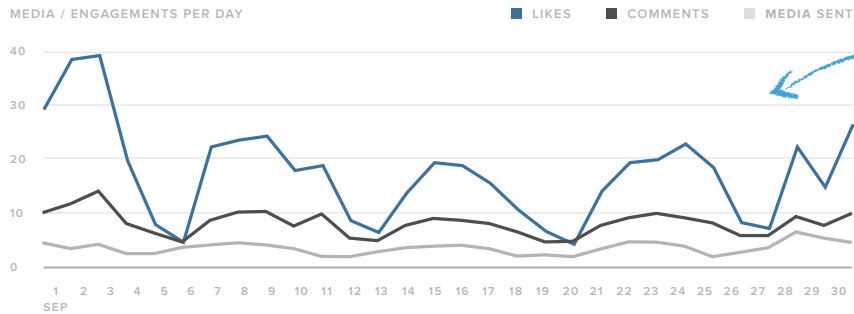

Outbound Hashtag Performance

MOST USED HASHTAGS

#sproutcoffeeco	154
#dobreakfastright	130
#mysproutcoffee	122
#sproutcoffee	93
#latteart	67
#sproutjava	32
#sprout	13
#sproutperks	6

MOST ENGAGED HASHTAGS

#sproutcoffee	1167
#sproutcoffeeco	1126
#mysproutcoffee	1117
#dobreakfastright	168
#sproutperks	160
#sprout	144
#latteart	106
#sproutsundays	102

Compare which hashtags you use the most to the ones that get the most attention.

Audience Engagement

MEDIA / ENGAGEMENTS PER DAY