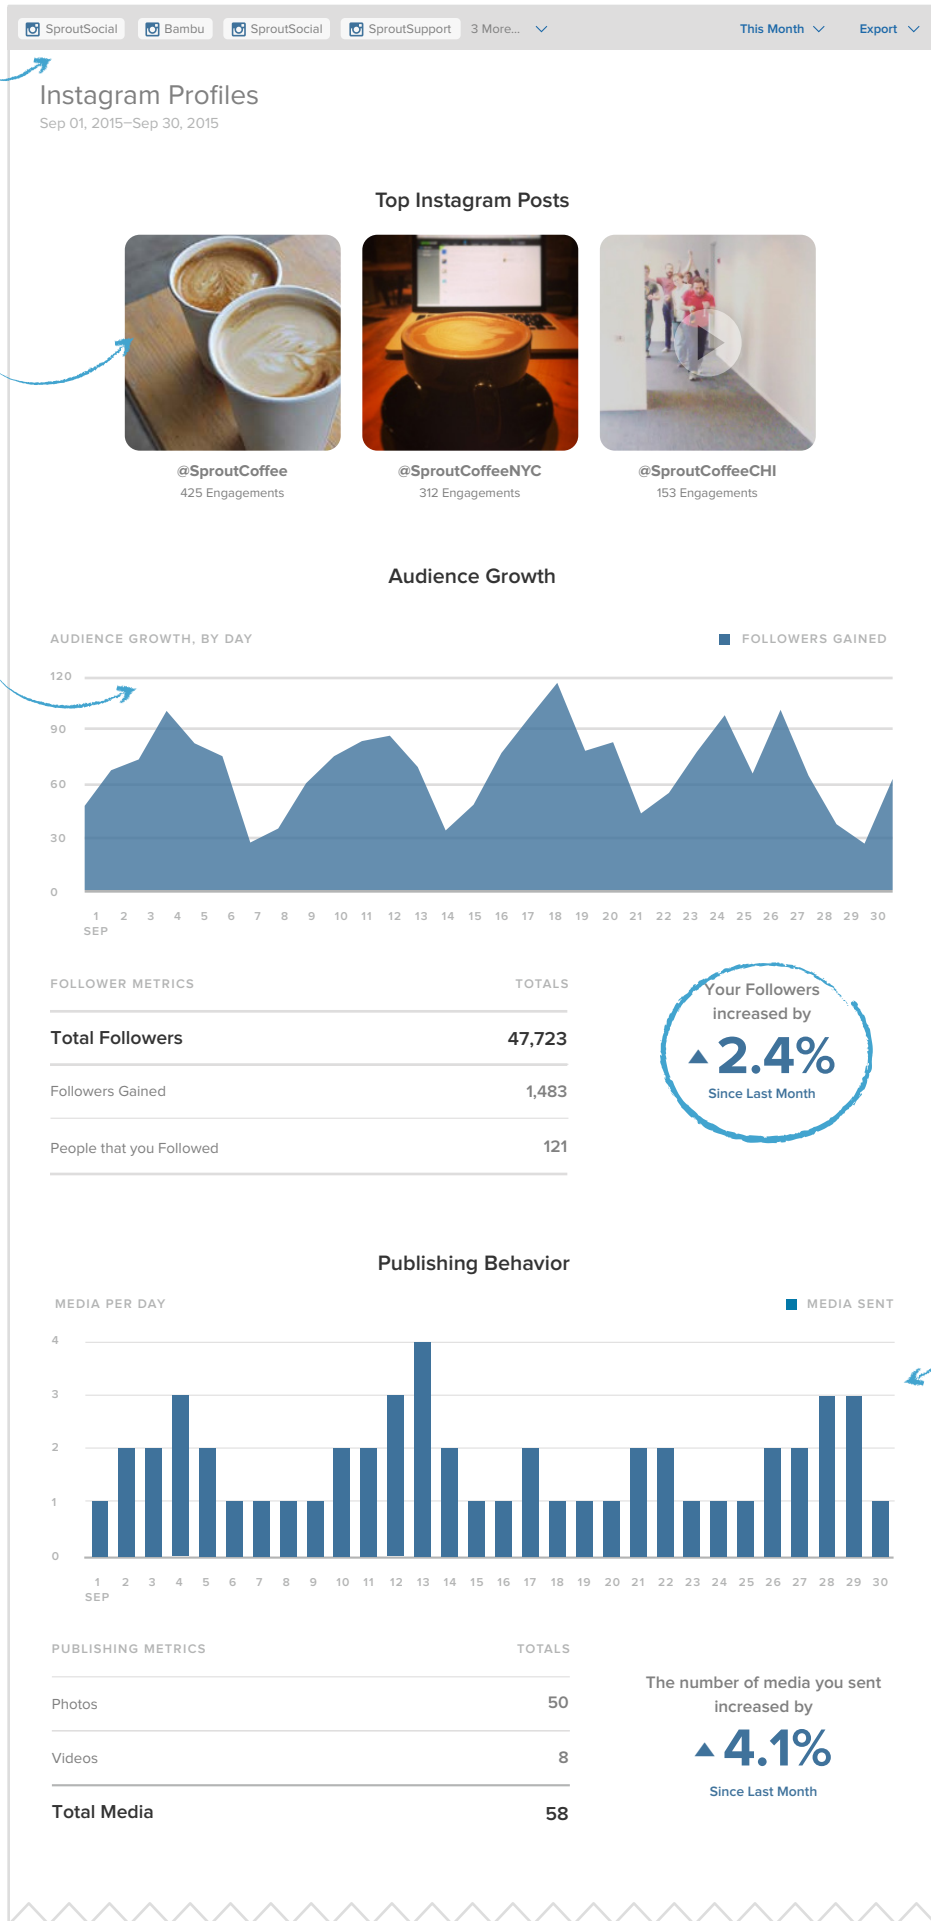

GETTING STARTED WITH THE

INSTAGRAM PROFILES REPORT

Determine the success of your content
and make informed strategy decisions.

Add multiple profiles for big-picture insight into Instagram content and social performance.

Get a snapshot of your most engaged media then review the comprehensive list from the Sent Messages Report.

Peaks and valleys give insight into how content drives growth.

Quickly understand performance trends based on the report period.

The number of engagements increased by

▲ 0.8%
Since Last Month

The number of engagements per media decreased by

▼ 4.5%
Since Last Month

Top Influencers Engaged

Keep tabs on top users that are interacting with your content.

Compare profiles to uncover opportunities for improved content and engagement for overall success.

Instagram Stats by Profile

Instagram Profile	Total Followers	Follower Increase	Followers Gained	Media Sent	Comments Sent	Total Engagements	Engagements pre Follower	Engagements per Media
 @SproutCoffeeCo	34,421	18%	34	34	5	879	45	3.85
 @SproutCoffeeNYC	33,453	18%	46	45	4	879	45	9.65
 @SproutCoffeeCHI	56,425	18%	47	35	18	879	45	9.85
 @SproutCoffeeBOS	34,425	18%	79	46	13	879	45	7.85
 @SproutCoffeeSF	94,427	18%	135	69	4	879	45	9.65