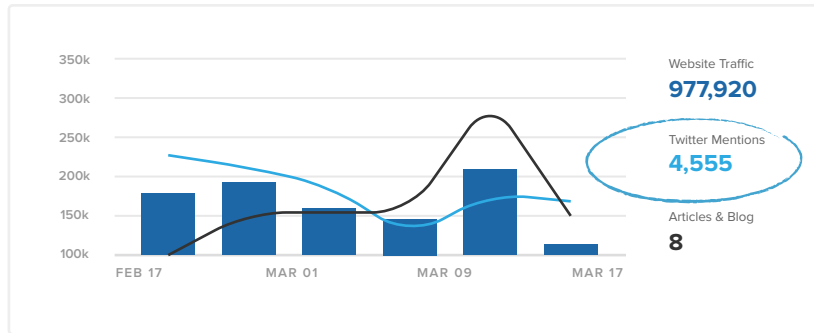

GETTING STARTED WITH THE

GOOGLE ANALYTICS REPORT

View website traffic from a social lens for deeper
insight on messages that drive acquisition.

WEBSITE VS. SOCIAL REPORT From Feb 17 to Mar 17

Compare traffic driven by social and organic traffic.

Twitter Mentions only include Tweets with a link to your site.

A chronological list of all your sent messages with a link to your site.

See what other sites are sending referral traffic!

ALL POSTS
MY POSTS
WEB